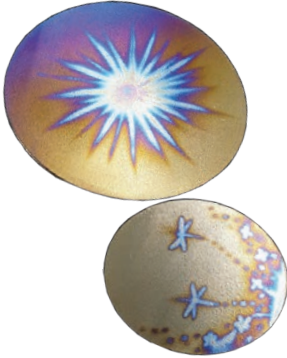

## *Amplifier*

Octagonal oyster plate

Part of the practitioner range, it is designed to amplify energetic work. Works intimately with the Chakra Balancer.

Photos not to scale

## Large & Small Spirit Plates

Oval oyster plate with slight doming

Configured to help people cope with the spiritual and emotional turmoil that accompanies feelings of overwhelm. The Spirit Plate adapts to owner's matrix but can be used on others. Helps to move energy patterns that need to be released.