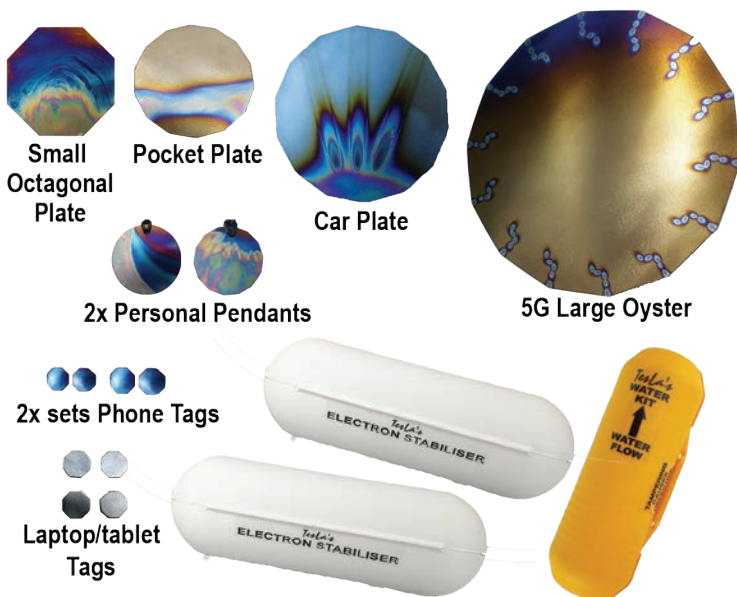

Tesla's Elite Business Kit

Built on the Elite House Kit, this kit adds a set of Laptop/Tablet Tags and a second Electron Stabiliser: two Personal Pendants, Pocket Plate, two sets of two Phone Tags, 5G Large Oyster, two Electron Stabilisers, Water Kit, a car plate, a Small Octagonal Plate, and set of Laptop/Tablet Tags.