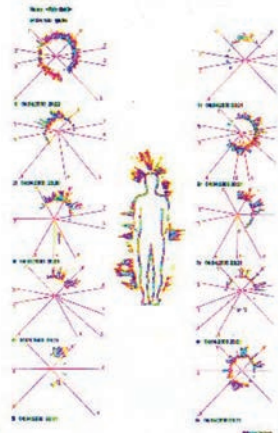

## Kirlian Diagnostic Photography

Kirlian Diagnostic Photography testing is done by taking the measurement of energy at the finger tips, the computer shows the results of energy around the figure. This testing is used for diagnosis in many hospitals in Eastern Europe claiming 98% accuracy.

Figure 1. This test shows energy around the client's weakened body before wearing a Personal Pendant.

Figure 2. Testing after wearing the Personal Pendant for twenty minutes indicating an increase in energy.