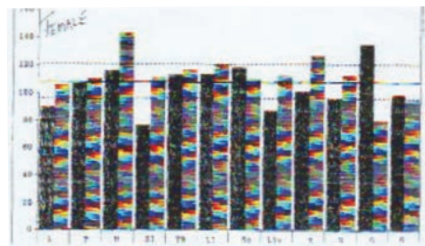

## Kirlian Diagnostic Photography

Kirlian Diagnostic Photography testing is done by taking the measurement of energy at the finger tips, the computer shows the results of energy around the figure. This testing is used for diagnosis in many hospitals in Eastern Europe claiming 98% accuracy.

Figure 1. Tests done via the meridians show the client with a number of meridian points stressed. This is interpreted as the person being out of balance.

Figure 2. This test shows more balance in the meridians after client held a Travel Plate for 5 minutes.

## Aura Photography

Figure 1.

Figure 2.

Figure 3.

Independent testing done by an Aura photography company.

The Aura is a visual expression of the energy field that emanates from the body. These photos show the reaction of the emotional, mental and physical body at the time the photographs were taken.