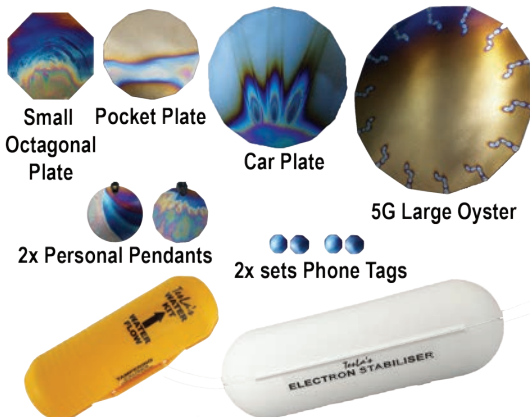

### *Tesla's Essentials Kit*

Covers an individual and much of the home environment: Personal Pendant, Pocket Plate, a set of two Phone Tags, 5G Small Oyster, and Electron Stabiliser.

#### 5G Small Oyster

Pocket Plate

Personal Pendant

Phone Tags

Stabiliser

Photos not to scale

### Tesla's House Kit

For the house, car and two individuals: two Personal Pendants, Pocket Plate, two sets of two Phone Tags, 5G Small Oyster, Electron Stabiliser, Water Kit, and a car plate.

### Tesla's Elite House Kit

The House Kit is upgraded with a 5G Large Oyster, and a Small Octagonal Plate is added for use on Smart Meters or other areas: two Personal Pendants, Pocket Plate, two sets of two Phone Tags, 5G Large Oyster, Electron Stabiliser, Water Kit, a car plate, and a Small Octagonal Plate.