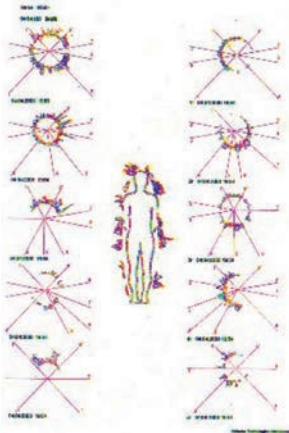

## Kirlian Diagnostic Photography

Kirlian Diagnostic Photography testing is done by taking the measurement of energy at the finger tips, the computer shows the results of energy around the figure. This testing is used for diagnosis in many hospitals in Eastern Europe claiming 98% accuracy.

Figure 1. This test shows energy around the client's weakened body before wearing a Personal Pendant.

Figure 2. Testing after wearing the Personal Pendant for twenty minutes indicating an increase in energy.