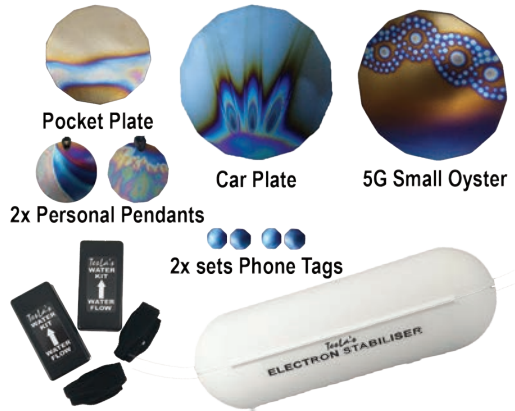

Tesla's House Kit

For the house, car and two individuals: two Personal Pendants, Pocket Plate, two sets of two Phone Tags, 5G Small Oyster, Electron Stabiliser, Water Kit, and a car plate.

Tesla's Apartment Kit

The standard Water Kit of the House Kit is swapped out for a Portable Water Kit, making this kit transferable and more flexible: two Personal Pendants, Pocket Plate, two sets of two Phone Tags, 5G Small Oyster, Electron Stabiliser, Small Portable Water Kit, and a car plate.

Tesla's Elite House Kit

The House Kit is upgraded with a 5G Large Oyster, and a Small Octagonal Plate is added for use on Smart Meters or other areas: two Personal Pendants, Pocket Plate, two sets of two Phone Tags, 5G Large Oyster, Electron Stabiliser, Water Kit, a car plate, and a Small Octagonal Plate.

Photos not to scale