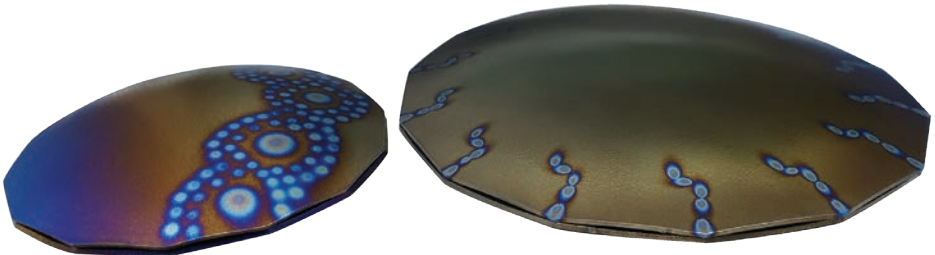

5G Large Oyster

5G Small Oyster Plate

14-sided plate
One-acre influence

Designed to work in multi-storey buildings.

5G Large Oyster Plate (formerly Farm Double Plate)

Large 14-sided plate
30+ acre influence

Designed for use on large properties and high-rise buildings.

5G Small Oyster