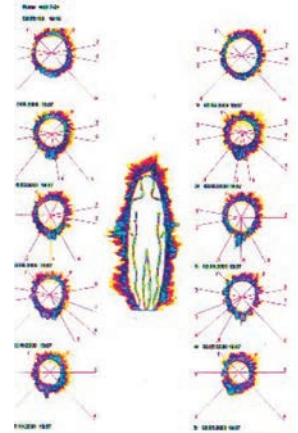

## Kirlian Diagnostic Photography

Kirlian Diagnostic Photography testing is done by taking the measurement of energy at the finger tips, the computer shows the results of energy around the figure. This testing is used for diagnosis in many hospitals in Eastern Europe claiming 98% accuracy.

Figure 1. This test shows energy around the client's weakened body before wearing a Personal Pendant.

Figure 2. Testing after wearing the Personal Pendant for twenty minutes indicating an increase in energy.