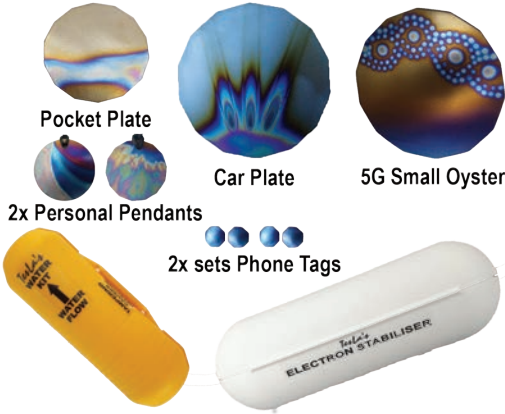

### *Bare Essentials Kit*

Pocket Plate

Personal Pendant

Phone Tags

For the individual: Personal Pendant, Pocket Plate, and a set of two Phone Tags.

### *Tesla's Essentials Kit*

Covers an individual and much of the home environment: Personal Pendant, Pocket Plate, a set of two Phone Tags, 5G Small Oyster, and Electron Stabiliser.

#### 5G Small Oyster

Pocket Plate

Personal Pendant

Phone Tags

Stabiliser

Photos not to scale

### Tesla's House Kit

For the house, car and two individuals: two Personal Pendants, Pocket Plate, two sets of two Phone Tags, 5G Small Oyster, Electron Stabiliser, Water Kit, and a car plate.